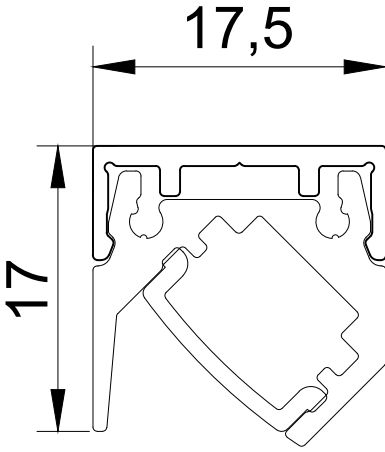

PRODUCT DATA SHEET

LİNEER LED RK-2000 SERIES

LUMINARE DETAILS

HOUSING
PMMA cover
Aluminium eloxal body

VOLTAGE
24 VDC

COLOR TEMPERATURE

2700 K
3000 K
4000 K
5000 K

COVER TYPE

CE

RK 2000 SERIES					
ORDER CODE	LED/MT	LED	LUMEN/MT	POWER CONSUMPTION	IP RATE
RK-2100.01	24 LED/MT	5630	800 LM/MT	10 W/MT	IP 40
RK-2100.02	36 LED/MT	5630	1200 LM/MT	14 W/MT	IP 40
RK-2100.03	48 LED/MT	5630	1600 LM/MT	18 W/MT	IP 40
RK-2100.04	60 LED/MT	5630	2000 LM/MT	24 W/MT	IP 40
RK-2200.01	60 LED/MT	3014	440 LM/MT	6 W/MT	IP 40
RK-2200.02	72 LED/MT	3014	520 LM/MT	8 W/MT	IP 40
RK-2200.03	120 LED/MT	3014	840 LM/MT	12 W/MT	IP 40
RK-2200.04	160 LED/MT	3014	1200 LM/MT	16 W/MT	IP 40