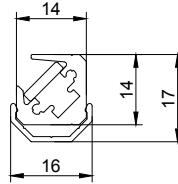

Power supply
Emergency Kit

3000K

4000K

5000K

IP40

CE

RoHS

RK 3000 SERIES					
ORDER CODE	LED/MT	LED	LUMEN/MT	POWER CONSUMPTION	IP RATE
RK-3000.01	60 LED/MT	2835	360 LM/MT	5 W/MT	IP40
RK-3000.02	90 LED/MT	2835	540 LM/MT	7,5 W/MT	IP40
RK-3000.03	96 LED/MT	2835	580 LM/MT	8 W/MT	IP40
RK-3000.04	120 LED/MT	2835	720 LM/MT	10 W/MT	IP40